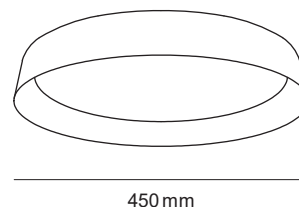

TECHNICAL DATA

**TYPE**

Professional LED for Indoor Lighting.

DIMENSION DRAW

Model:	Oracle
Format:	Round
Location:	Interior
Wattage:	24W
Materials:	Metal - PMMA
Led Color:	3000K
Product Dimension:	Ø450mm
IP Code:	20
Fixation:	Surface
CRI :	80
Lumen Output:	1920 LM
Frequency:	50/60 Hz
Beam Angle:	L°