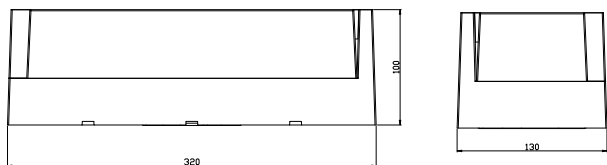

TYPE

Professional LED for **Outdoor Lighting**

PRO	CRI ≥ 80	
IP65		100°
220-240V 50/60Hz		50000h

Model:	Pezzo
Format:	Rectangular
Location:	Exterior
Wattage:	24W
Materials:	Aluminium
Led Color:	3000K / 4200K / 6500K
Product Dimension:	320*130*100mm
IP Code:	65
Fixation:	Wall
CRI :	80
Lumen Output:	1600
Frequency:	50/60 Hz
Beam Angle:	100°

CCT [switch](#)

DIMENSION DRAW

OUTDOOR