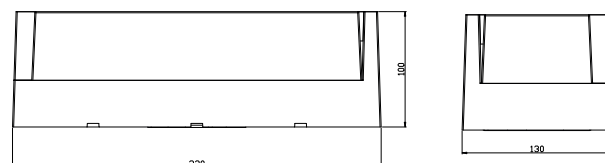

TYPE

Professional LED for **Outdoor Lighting**

PRO	CRI ≥ 80	
IP65		100°
220-240V 50/60Hz		15,000h L70

Model:	Pezzo
Format:	Rectangular
Location:	Exterior
Wattage:	24W
Materials:	Aluminium
Led Color:	3000K / 4200K / 6500K
Product Dimension:	320*130*100mm
IP Code:	65
Fixation:	Wall
CRI :	80
Lumen Output:	1600
Frequency:	50/60 Hz
Beam Angle:	100°

CCT [switch](#)

DIMENSION DRAW

OUTDOOR