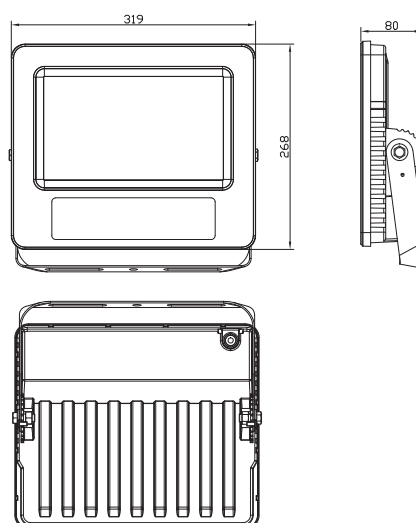

PRO	CRI ≥ 80	
IP65		38 L°
220-240V 50/60Hz		15,000h L70

Model:	Medflood
Format:	Square
Location:	Exterior
Wattage:	100W
Materials:	Aluminium
Led Color:	3000K / 4000K / 6500K
Product Dimension:	268*319*63mm
IP Code:	65
Fixation:	Surface
CRI :	80
Lumen Output:	12000LM
Frequency:	50/60 Hz
Beam Angle:	38°

DIMENSION DRAW

OUTDOOR