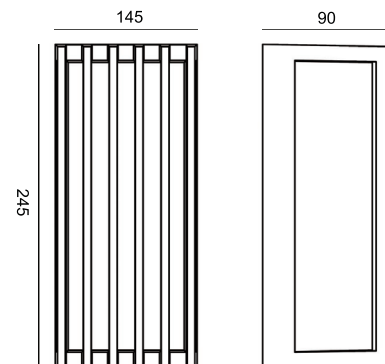

|                           |                       |
|---------------------------|-----------------------|
| <b>Model:</b>             | Ruby                  |
| <b>Format:</b>            | Rectangular           |
| <b>Location:</b>          | Exterior              |
| <b>Wattage:</b>           | 12W                   |
| <b>Materials:</b>         | Aluminium             |
| <b>Led Color:</b>         | 3000K / 4000K / 6500K |
| <b>Product Dimension:</b> | 245*145*90mm          |
| <b>IP Code:</b>           | 54                    |
| <b>Fixation:</b>          | Wall                  |
| <b>CRI :</b>              | 80                    |
| <b>Lumen Output:</b>      | 1200LM                |
| <b>Frequency:</b>         | 50/60 Hz              |
| <b>Beam Angle:</b>        | L°                    |

DIMENSION DRAW

**OUTDOOR**