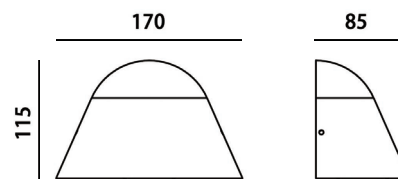

TECHNICAL DATA

TYPE

Professional LED for Exterior Lighting.

Model:	Hope
Format:	-
Location:	Exterior
Wattage:	5W
Materials:	Aluminium
Led Color:	3000K / 4000K / 6500K
Product Dimension:	170*115*85mm
IP Code:	54
Fixation:	Wall
CRI :	80
Lumen Output:	500LM
Frequency:	50/60 Hz
Beam Angle:	L°

DIMENSION DRAW

OUTDOOR