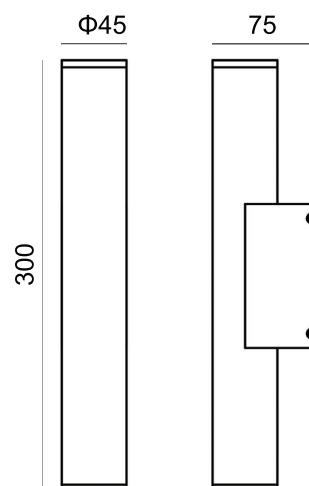

TECHNICAL DATA

TYPE

Professional LED for Exterior Lighting.

PRO	CRI ≥ 80	
IP44		38°
AC85-265V 50/60Hz		15,000h L70

Model:	Matrix
Format:	Round
Location:	Exterior
Wattage:	6W
Materials:	Aluminium
Led Color:	3000K / 4000K / 6500K
Product Dimension:	300*D45*75mm
IP Code:	44
Fixation:	Wall
CRI :	80
Lumen Output:	600LM
Frequency:	50/60 Hz
Beam Angle:	38°

DIMENSION DRAW

OUTDOOR