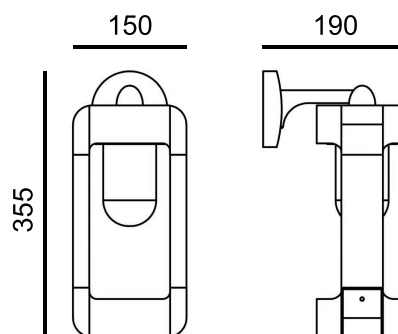

TECHNICAL DATA

**TYPE**

Professional LED for Exterior Lighting.

PRO	CRI ≥ 80	
IP54		L°
AC85-265V 50/60Hz		15,000h L70

Model:	Ucello
Format:	Rectangular
Location:	Exterior
Wattage:	-
Materials:	Aluminium
Led Color:	3000K / 4000K / 6500K
Product Dimension:	355*150*190mm
IP Code:	54
Fixation:	Wall
CRI :	80
Lumen Output:	-
Frequency:	50/60 Hz
Beam Angle:	L°

DIMENSION DRAW

**OUTDOOR**