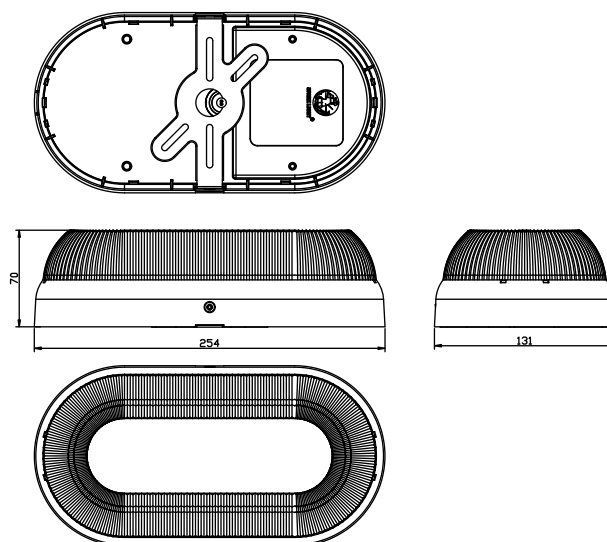

TECHNICAL DATA

**TYPE**

Professional LED for **Outdoor Lighting** and **Indoor Lighting**.

**OPENING/BEAM**

High efficiency Ra>80 LED .

PRO	CRI ≥ 80	
IP65		L°
220-240V 50/60Hz		50000h L70

DIMENSION DRAW

Model:	Crys
Format:	Round
Location:	Exterior / Interior
Wattage:	20W
Materials:	Crystal
Led Color:	3000K / 4000K / 6500K
Product Dimension:	254*70mm
IP Code:	65
Fixation:	Wall Lamp
CRI :	80
Lumen Output:	2.000LM
Frequency:	50/60 Hz
Beam Angle:	L°