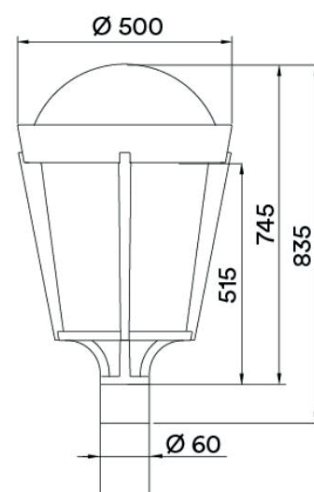

TECHNICAL DATA

TYPE

Professional LED, High efficacy, Up to 116.5 lm/w net.

MATERIAL

Die-cast aluminum housing and tempered glass.

APPLICATIONS

Can be used in:

- Urban and residential areas.
- Parks and green spaces.
- Maritime promenades.
- Pedestrian areas.
- Cycle lanes and <30km/h areas.

DIMENSION DRAW

Model:	Como
Format:	Round
Location:	Exterior
Wattage:	150W
Materials:	Aluminum
Led Color:	3000K
Product Dimension:	D500*835mm
IP Code:	65
Fixation:	Surface
CRI :	80
Lumen Output:	17,475LM
Frequency:	50/60 Hz
Net weight:	10.95kgs