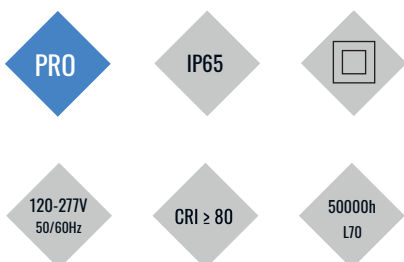

TECHNICAL DATA

TYPE

Professional LED, High efficacy, Up to 116.5 lm/w net.

MATERIAL

Die-cast aluminum housing and tempered glass.

APPLICATIONS

Can be used in:

- Urban and residential areas.
- Parks and green spaces.
- Maritime promenades.
- Pedestrian areas.
- Cycle lanes and <30km/h areas.

DIMENSION DRAW

Model:	Como
Format:	Round
Location:	Exterior
Wattage:	150W
Materials:	Aluminum
Led Color:	3000K
Product Dimension:	D500*835mm
IP Code:	65
Fixation:	Surface
CRI :	80
Lumen Output:	17,475LM
Frequency:	50/60 Hz
Net weight:	10.95kgs