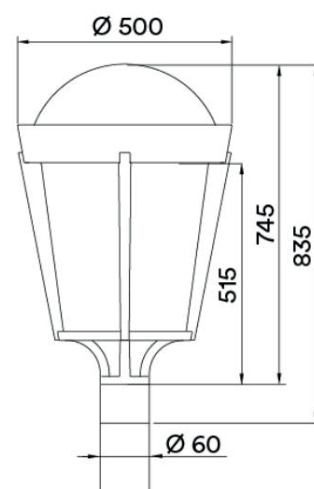

## DIMENSION DRAW

Model:	Como
Format:	Round
Location:	Exterior
Wattage:	100W
Materials:	Aluminum
Led Color:	3000K
Product Dimension:	D500*835mm
IP Code:	65
Fixation:	Surface
CRI :	80
Lumen Output:	11,517LM
Frequency:	50/60 Hz
Net weight:	10.95kgs