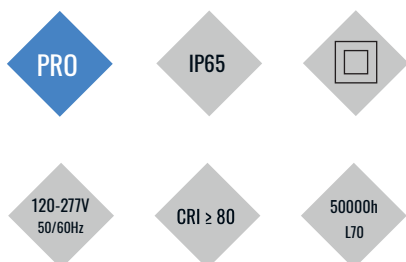

### TYPE

Professional LED, High efficacy, Up to 115.7 lm/w net.

## DIMENSION DRAW

Model:	Como
Format:	Round
Location:	Exterior
Wattage:	100W
Materials:	Aluminum
Led Color:	3000K
Product Dimension:	D500*835mm
IP Code:	65
Fixation:	Surface
CRI :	80
Lumen Output:	11,517LM
Frequency:	50/60 Hz
Net weight:	10.95kgs