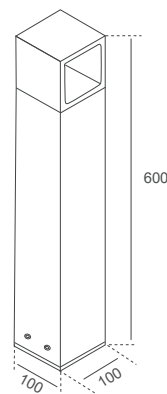

DIMENSION DRAW

|                    |                     |
|--------------------|---------------------|
| Model:             | Riquardo            |
| Format:            | Rectangular         |
| Location:          | Exterior            |
| Wattage:           | 6W                  |
| Materials:         | Aluminium           |
| Led Color:         | 3000 - 4000 - 6500K |
| Product Dimension: | 600*100*100mm       |
| IP Code:           | 65                  |
| Fixation:          | Surface             |
| CRI :              | 80                  |
| Lumen Output:      | 550LM               |
| Frequency:         | 50/60 Hz            |
| Beam Angle:        | 85°                 |