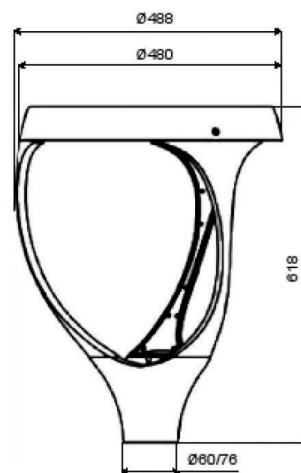

TECHNICAL DATA

TYPE

Professional LED projectors for **Public Lighting**.

Can be used in Highway or any public road and in Parks.

OPENING/BEAM

High efficiency Ra>70 LED chip on Board. Precision optics with reflector 0-90°.

MATERIAL

Die-cast aluminum housing and tempered glass.

DIMENSION DRAW

Model:	Galaxy
Format:	Round
Location:	Exterior
Wattage:	150W
Materials:	Aluminum
Led Color:	3000 - 6500K
Product Dimension:	D488*618
IP Code:	65
Fixation:	Surface
CRI :	80
Lumen Output:	15750LM
Frequency:	50/60 Hz
Beam Angle:	0-90°
Net weight:	11.5kgs