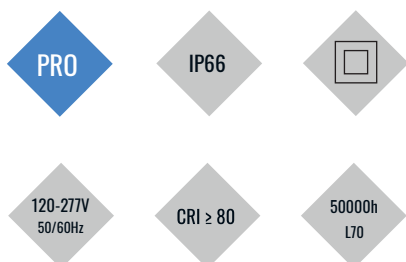

TECHNICAL DATA

**TYPE**

Professional LED, High efficacy, Up to 161 lm/w net.

**MATERIAL**

Die-cast aluminum housing and tempered glass.

**APPLICATIONS**

Can be used in:

- Urban and residential areas.
- Parks and green spaces.
- Maritime promenades.
- Pedestrian areas.
- Cycle lanes and <30km/h areas.

<b>Model:</b>	Lorenzo
<b>Format:</b>	Round
<b>Location:</b>	Exterior
<b>Wattage:</b>	100W
<b>Materials:</b>	Aluminum
<b>Led Color:</b>	3000K / 4000K
<b>Product Dimension:</b>	450x450x135mm
<b>IP Code:</b>	66
<b>Fixation:</b>	Suspended from a console Suspended from a cable
<b>CRI :</b>	80
<b>Lumen Output:</b>	16,074LM
<b>Frequency:</b>	50/60 Hz
<b>Beam Angle:</b>	From -15° To 15° Tilt
<b>Net weight:</b>	8.72kgs