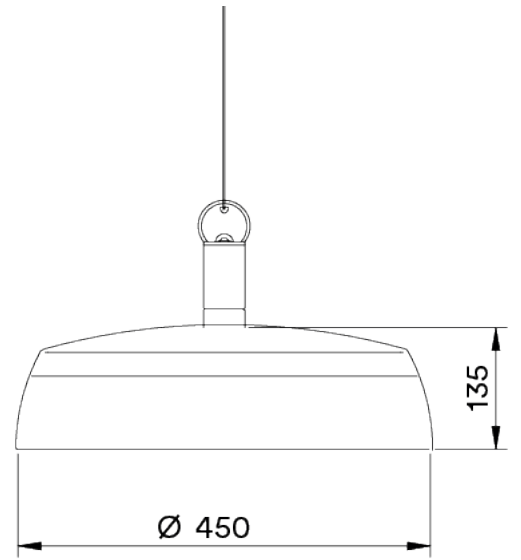

TECHNICAL DATA

**TYPE**

Professional LED, High efficacy, Up to 161 lm/w net.

**MATERIAL**

Die-cast aluminum housing and tempered glass.

**APPLICATIONS**

Can be used in:

- Urban and residential areas.
- Parks and green spaces.
- Maritime promenades.
- Pedestrian areas.
- Cycle lanes and <30km/h areas.

<b>Model:</b>	Lorenzo
<b>Format:</b>	Round
<b>Location:</b>	Exterior
<b>Wattage:</b>	100W
<b>Materials:</b>	Aluminum
<b>Led Color:</b>	3000K / 4000K
<b>Product Dimension:</b>	450x450x135mm
<b>IP Code:</b>	66
<b>Fixation:</b>	Suspended from a console Suspended from a cable
<b>CRI :</b>	80
<b>Lumen Output:</b>	16,074LM
<b>Frequency:</b>	50/60 Hz
<b>Beam Angle:</b>	From -15° To 15° Tilt
<b>Net weight:</b>	8.72kgs

**OUTDOOR**

DIMENSION DRAW