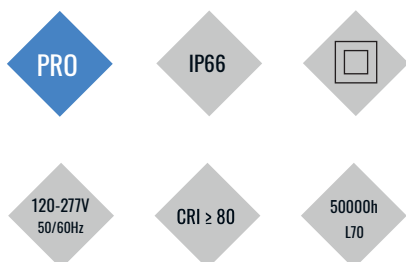

TECHNICAL DATA

TYPE

Professional LED, High efficacy, Up to 142 lm/w net.

MATERIAL

Die-cast aluminum housing and tempered glass.

APPLICATIONS

Can be used in:

- Urban and residential areas.
- Parks and green spaces.
- Maritime promenades.
- Pedestrian areas.
- Cycle lanes and <30km/h areas.

DIMENSION DRAW

Model:	Minarelli
Format:	Round
Location:	Exterior
Wattage:	100W
Materials:	Aluminum
Led Color:	3000K / 4000K
Product Dimension:	450x450x540mm
IP Code:	66
Fixation:	Surface
CRI :	80
Lumen Output:	16,200LM
Frequency:	50/60 Hz
Net weight:	9.8kgs