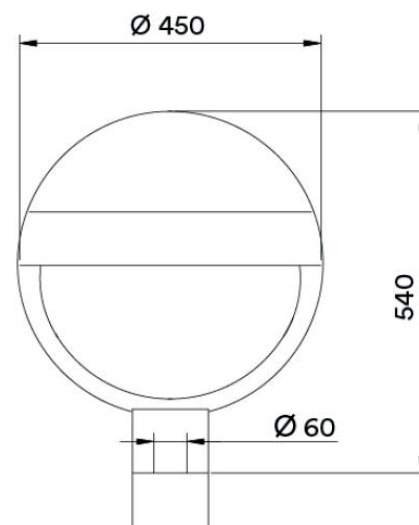

TECHNICAL DATA

TYPE

Professional LED, High efficacy, Up to 142 lm/w net.

MATERIAL

Die-cast aluminum housing and tempered glass.

APPLICATIONS

Can be used in:

- Urban and residential areas.
- Parks and green spaces.
- Maritime promenades.
- Pedestrian areas.
- Cycle lanes and <30km/h areas.

DIMENSION DRAW

Model:	Minarelli
Format:	Round
Location:	Exterior
Wattage:	100W
Materials:	Aluminum
Led Color:	3000K / 4000K
Product Dimension:	450x450x540mm
IP Code:	66
Fixation:	Surface
CRI :	80
Lumen Output:	16,200LM
Frequency:	50/60 Hz
Net weight:	9.8kgs