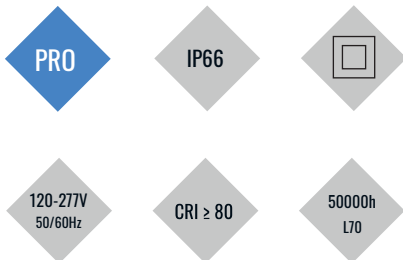

TECHNICAL DATA

TYPE

Professional LED, High efficacy, Up to 142 lm/w net.

MATERIAL

Die-cast aluminum housing and tempered glass.

APPLICATIONS

Can be used in:

- Urban and residential areas.
- Parks and green spaces.
- Maritime promenades.
- Pedestrian areas.
- Cycle lanes and <30km/h areas.

DIMENSION DRAW

Model:	Kartell
Format:	Round
Location:	Exterior
Wattage:	120W
Materials:	Aluminum
Led Color:	3000K / 4000K
Product Dimension:	450x450x135mm
IP Code:	66
Fixation:	Surface
CRI :	80
Lumen Output:	16,920LM
Frequency:	50/60 Hz
Beam Angle:	From -15° To 15°
Net weight:	9.01kgs