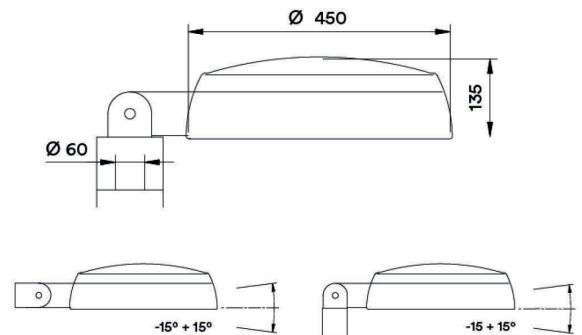

TECHNICAL DATA

TYPE

Professional LED, High efficacy, Up to 142 lm/w net.

MATERIAL

Die-cast aluminum housing and tempered glass.

APPLICATIONS

Can be used in:

- Urban and residential areas.
- Parks and green spaces.
- Maritime promenades.
- Pedestrian areas.
- Cycle lanes and <30km/h areas.

DIMENSION DRAW

Model:	Kartell
Format:	Round
Location:	Exterior
Wattage:	120W
Materials:	Aluminum
Led Color:	3000K / 4000K
Product Dimension:	450x450x135mm
IP Code:	66
Fixation:	Surface
CRI :	80
Lumen Output:	16,920LM
Frequency:	50/60 Hz
Beam Angle:	From -15° To 15°
Net weight:	9.01kgs