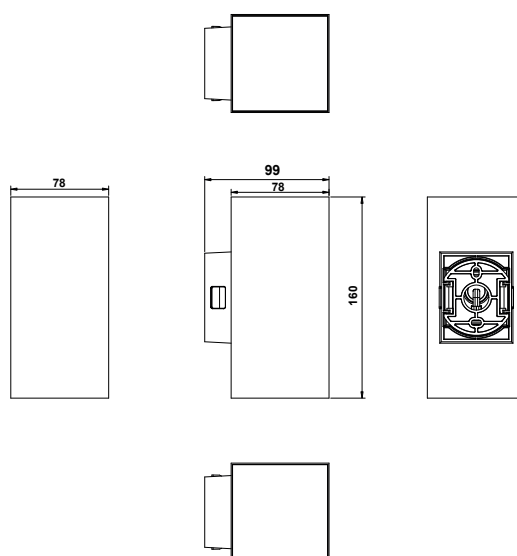

PRO	CRI ≥ 80	
IP65		L°
220-240V 50/60Hz		30000h L70

Model:	Quatro
Format:	Square
Location:	Exterior
Wattage:	9W
Materials:	...
Led Color:	3000K / 4000K / 6500K
Product Dimension:	99*78*160mm
IP Code:	65
Fixation:	Surface
CRI :	80
Lumen Output:	900LM
Frequency:	50/60 Hz
Beam Angle:	L°

DIMENSION DRAW

OUTDOOR