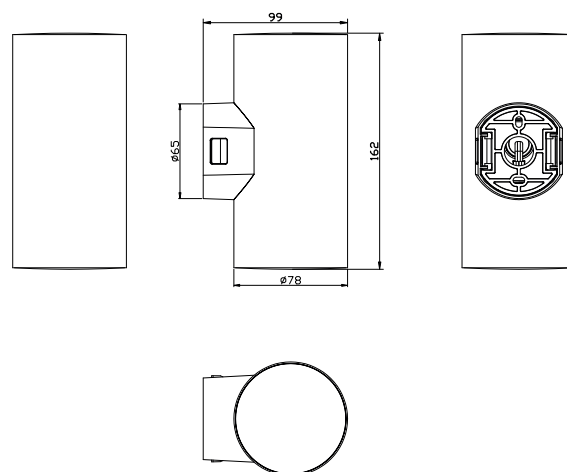

PRO	CRI ≥ 80	
IP65		L°
220-240V 50/60Hz		30000h L70

DIMENSION DRAW

Model:	Tube
Format:	Square
Location:	Exterior
Wattage:	9W
Materials:	...
Led Color:	3000K / 4000K / 6500K
Product Dimension:	99*78*162mm
IP Code:	65
Fixation:	Surface
CRI :	80
Lumen Output:	900LM
Frequency:	50/60 Hz
Beam Angle:	L°