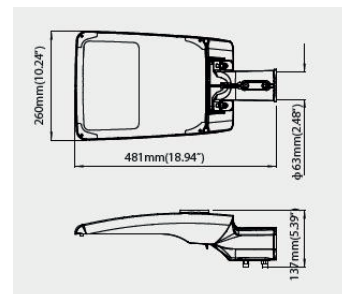

MATERIAL

Die-cast Aluminum

DIMENSION DRAW

Model:	Levante
Format:	Square
Location:	Exterior
Wattage:	200W
Materials:	Aluminum
Led Color:	5000K
Product Dimension:	481*260*137mm
IP Code:	66
Fixation:	Surface
CRI :	80
Lumen Output:	28,990LM
Frequency:	50/60 Hz
Beam Angle:	T2S/T3M
Net weight:	7.5kgs