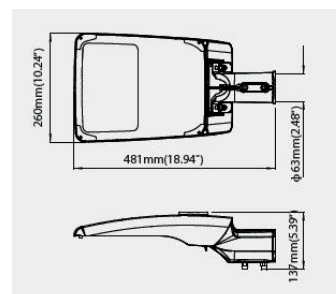

MATERIAL

Die-cast Aluminum

PRO	CRI ≥ 80	
IP66		T2S/T3M
120-277V 50/60Hz		50000h L70

DIMENSION DRAW

Model:	Levante
Format:	Square
Location:	Exterior
Wattage:	200W
Materials:	Aluminum
Led Color:	3000K / 4000K / 6500K
Product Dimension:	481X260X137mm
IP Code:	66
Fixation:	Surface
CRI :	80
Lumen Output:	28,990LM
Frequency:	50/60 Hz
Beam Angle:	T2S/T3M
Net weight:	7.5kgs