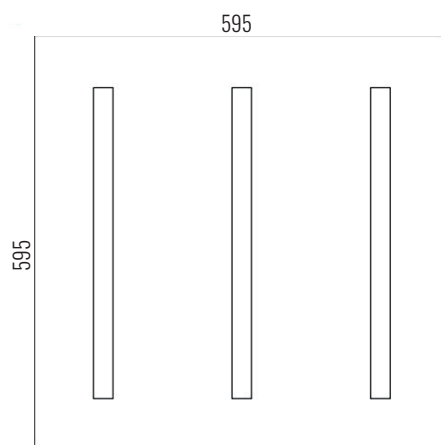

PRO	CRI ≥ 80	
IP20		L°
220-240V 50/60Hz		50000h

DIMENSION DRAW

Model:	Genova
Format:	Square
Location:	Interior
Wattage:	72W
Materials:	Aluminium
Led Color:	3000K / 4000K / 6500K
Product Dimension:	600x600mm
IP Code:	20
Fixation:	Recessed
CRI :	80
Lumen Output:	7,202LM
Frequency:	50/60 Hz
Beam Angle:	L°