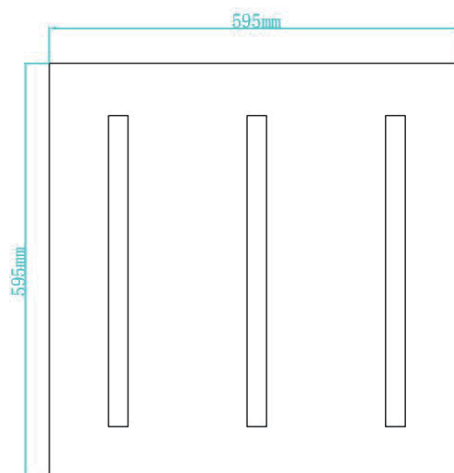

## DIMENSION DRAW

Model:	Genova
Format:	Square
Location:	Interior
Wattage:	72W
Materials:	Aluminium
Led Color:	3000K / 4000K / 6500K
Product Dimension:	600x600mm
IP Code:	20
Fixation:	Recessed
CRI :	80
Lumen Output:	7,202LM
Frequency:	50/60 Hz
Beam Angle:	L°