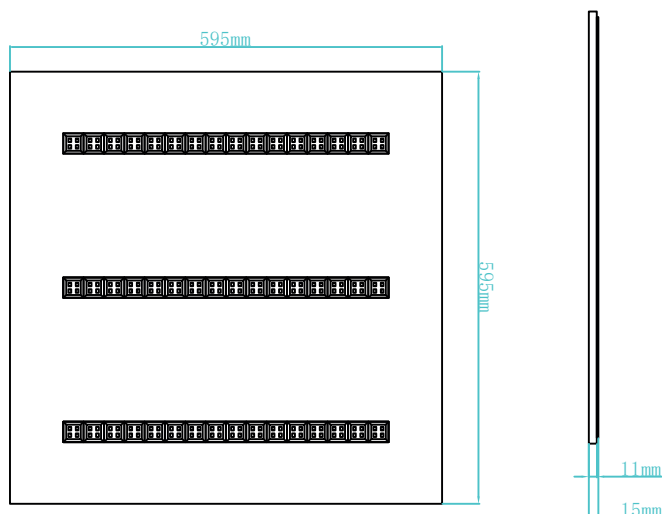

PRO	CRI ≥ 80	
IP20		L°
220-240V 50/60Hz		30000h

DIMENSION DRAW

Model:	Florenzia
Format:	Square
Location:	Interior
Wattage:	72W
Materials:	Aluminium
Led Color:	3000K / 4000K / 6500K
Product Dimension:	600x600mm
IP Code:	20
Fixation:	Recessed
CRI :	80
Lumen Output:	7,250LM
Frequency:	50/60 Hz
Beam Angle:	L°