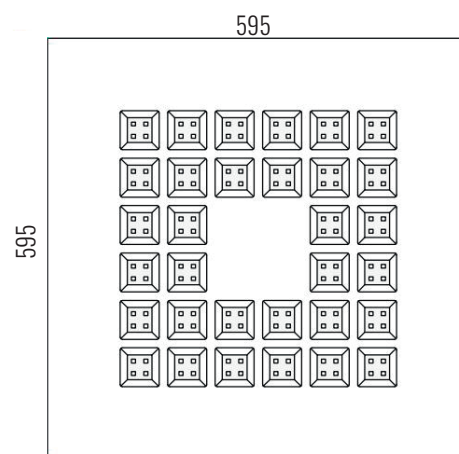

PRO	CRI ≥ 80	
IP20		L°
220-240V 50/60Hz		50000h

DIMENSION DRAW

Model:	Venice
Format:	Square
Location:	Interior
Wattage:	72W
Materials:	Aluminium
Led Color:	3000K / 4000K / 6500K
Product Dimension:	600x600mm
IP Code:	20
Fixation:	Recessed
CRI :	80
Lumen Output:	7,350LM
Frequency:	50/60 Hz
Beam Angle:	L°