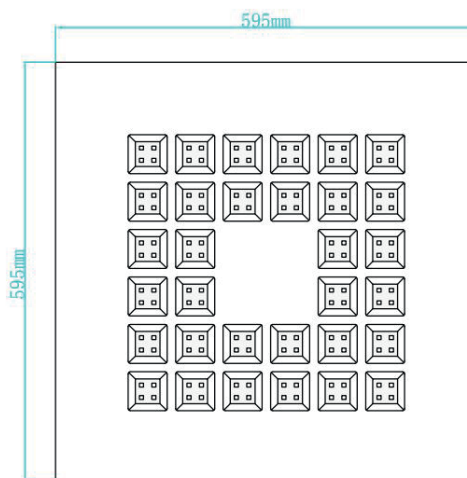

| | | |
|---------------------|----------|--------|
| PRO | CRI ≥ 80 | |
| IP20 | | L° |
| 220-240V 50/60Hz | | 30000h |

DIMENSION DRAW

| | |
|--------------------|-----------------------|
| Model: | Venice |
| Format: | Square |
| Location: | Interior |
| Wattage: | 72W |
| Materials: | Aluminium |
| Led Color: | 3000K / 4000K / 6500K |
| Product Dimension: | 600x600mm |
| IP Code: | 20 |
| Fixation: | Recessed |
| CRI : | 80 |
| Lumen Output: | 7,350LM |
| Frequency: | 50/60 Hz |
| Beam Angle: | L° |