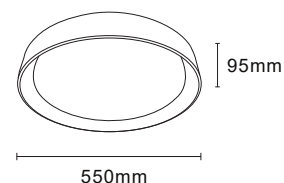

DIMENSION DRAW

Model:	Vulcano
Format:	Round
Location:	Interior
Wattage:	40W
Materials:	Plastic polycarbonate
Led Color:	3000K / 4000K / 6500K
Product Dimension:	550mm
IP Code:	20
Fixation:	Ceiling
CRI :	80
Lumen Output:	1135LM/W
Frequency:	50/60 Hz
Beam Angle:	L°