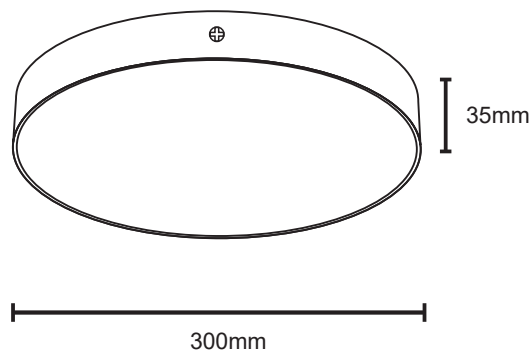

TECHNICAL DATA

TYPE

Professional LED for Indoor Lighting.

PRO	CRI ≥ 80	
IP20		L°
220-240V 50/60Hz		50000h L70

DIMENSION DRAW

Model:	Sky
Format:	Round
Location:	Interior
Wattage:	48W
Materials:	...
Led Color:	3000K / 4000K / 6500K
Product Dimension:	Φ300mm
IP Code:	20
Fixation:	Surface
CRI :	80
Lumen Output:	4800 LM
Frequency:	50/60 Hz
Beam Angle:	L°