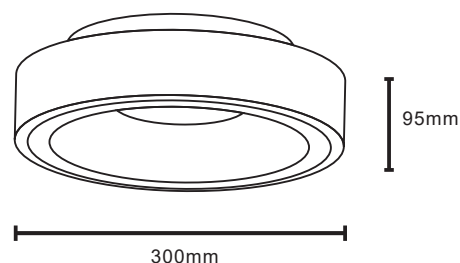

TECHNICAL DATA

**TYPE**

Professional LED for Indoor Lighting.

PRO	CRI ≥ 80	
IP20		L°
220-240V 50/60Hz		50000h L70

DIMENSION DRAW

Model:	Astro
Format:	Square
Location:	Interior
Wattage:	24W
Materials:	...
Led Color:	3000K / 4000K / 6500K
Product Dimension:	Φ300mm
IP Code:	20
Fixation:	Surface
CRI :	80
Lumen Output:	2400 LM
Frequency:	50/60 Hz
Beam Angle:	L°