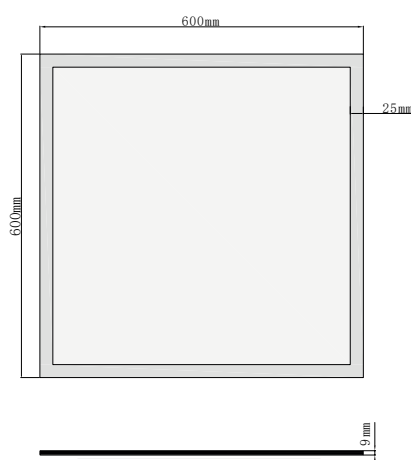

Model:	Roma
Format:	Square
Location:	Interior
Wattage:	50W
Materials:	Aluminium/PMMA
Led Color:	3000K / 4000K / 6500K
Product Dimension:	600x600mm
IP Code:	20
Fixation:	Recessed
CRI :	80
Lumen Output:	4,916LM
Frequency:	50/60 Hz
Beam Angle:	L°

DIMENSION DRAW

INDOOR