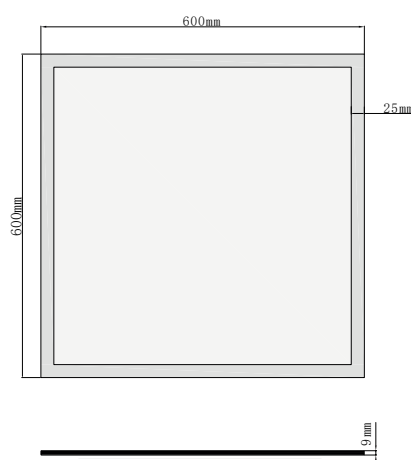

Model:	Roma
Format:	Square
Location:	Interior
Wattage:	50W
Materials:	Aluminium/PMMA
Led Color:	3000K / 4000K / 6500K
Product Dimension:	600x600mm
IP Code:	20
Fixation:	Recessed
CRI :	80
Lumen Output:	4,916LM
Frequency:	50/60 Hz
Beam Angle:	L°

DIMENSION DRAW

INDOOR