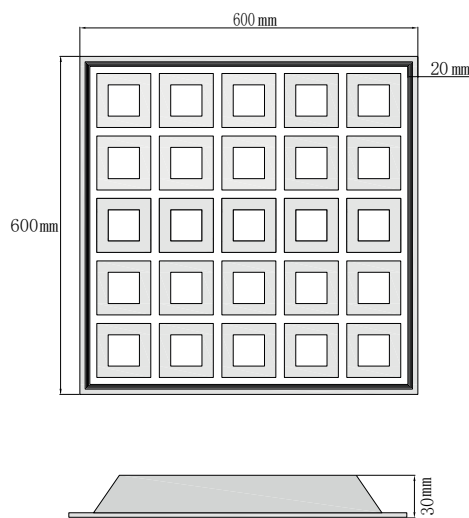

PRO	CRI ≥ 80	
IP40		L°
220-240V 50/60Hz		50000h

DIMENSION DRAW

Model:	Palermo
Format:	Square
Location:	Interior
Wattage:	72W
Materials:	Aluminium
Led Color:	3000K / 4000K / 6500K
Product Dimension:	600x600mm
IP Code:	40
Fixation:	Recessed
CRI :	≥ 80
Lumen Output:	7,403LM
Frequency:	50/60 Hz
Beam Angle:	L°