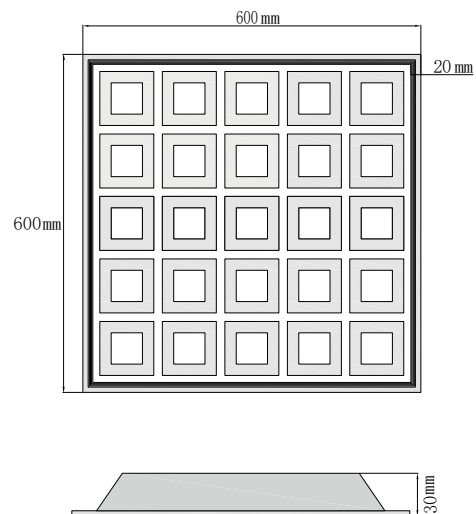

PRO	CRI ≥ 80	
IP40		L°
220-240V 50/60Hz		30000h

Model:	Palermo
Format:	Square
Location:	Interior
Wattage:	72W
Materials:	Aluminium
Led Color:	3000K / 4000K / 6500K
Product Dimension:	600x600mm
IP Code:	40
Fixation:	Recessed
CRI :	80
Lumen Output:	7,403LM
Frequency:	50/60 Hz
Beam Angle:	L°

DIMENSION DRAW

INDOOR