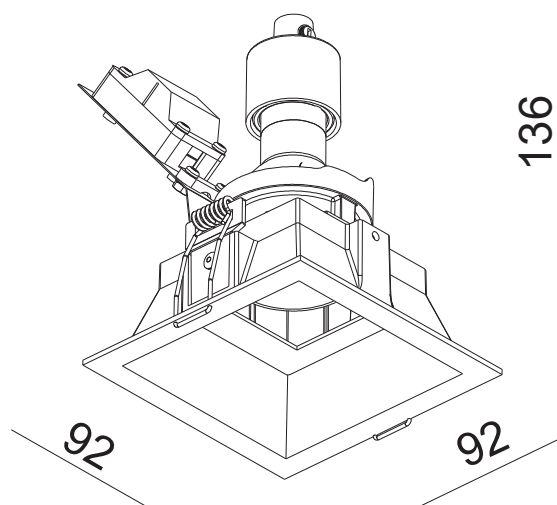

TECHNICAL DATA

**TYPE**

Professional LED for Indoor Lighting.

PRO	CRI ≥ 80	
IP20		L°
220-240V 50/60Hz		50000h L70

DIMENSION DRAW

Model:	Titan
Format:	Round
Location:	Interior
Wattage:	50W
Materials:	...
Led Color:	3000K / 4000K / 6500K
Product Dimension:	92*92mm
IP Code:	20
Fixation:	Recessed
CRI :	80
Lumen Output:	5000LM
Frequency:	50/60 Hz
Beam Angle:	L°