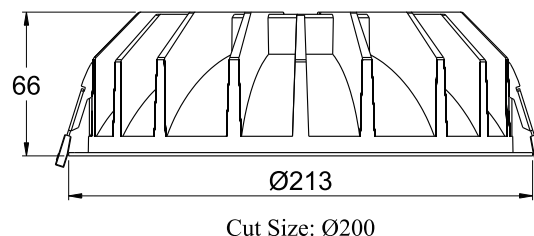

TECHNICAL DATA

TYPE

Professional LED for Indoor Lighting.

PRO	CRI > 90	
IP20	5 Years Warranty	60°
220-240V 50/60Hz		50000h L70

DIMENSION DRAW

Model:	Remisi
Format:	Round
Location:	Interior
Wattage:	30W
Materials:	Aluminum
Led Color:	3000 / 4000 / 6000K
Product Dimension:	Ø213*66mm
IP Code:	20
Fixation:	Recessed
CRI :	90
Lumen Output:	2450LM
Frequency:	50/60 Hz
Beam Angle:	60°