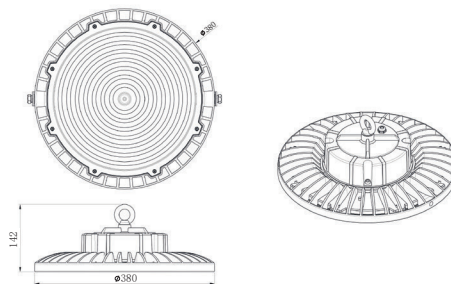

CHARACTERISTICS

LEDs: 3030
 Nomial efficacy: 103.977 lm/W
 Maximum LED: 1000mA
 Lifetime L90B10:>50,000 hours
 Luminous flux and efficacy aht 4000°K and CRI>70
 Luminous flux tolerance <+/-3%
 Values may be subject to change du LED binning.
 High efficiency Ra>80 LED,

MATERIAL

Die-cast aluminium, Transparent 4mm
 tempred-Glass
 Aluminum frame
 Steel Galvanized and painted bracket.

PRO	CRI ≥ 80	
IP66		120 L°
220-240V 50/60Hz		50000h L70

Model:	Sufo
Format:	Round
Location:	Interior/Exterior
Wattage:	200W
Materials:	Aluminum+Glass
Led Color:	3000K / 4000K / 6500K
Product Dimension:	φ 380mm
IP Code:	66
Fixation:	Suspended
CRI :	80
Lumen Output:	20,795LM
Frequency:	50/60 Hz
Beam Angle:	120°
Net weight:	2.88kgs

DIMENSION DRAW

INDOOR / OUTDOOR